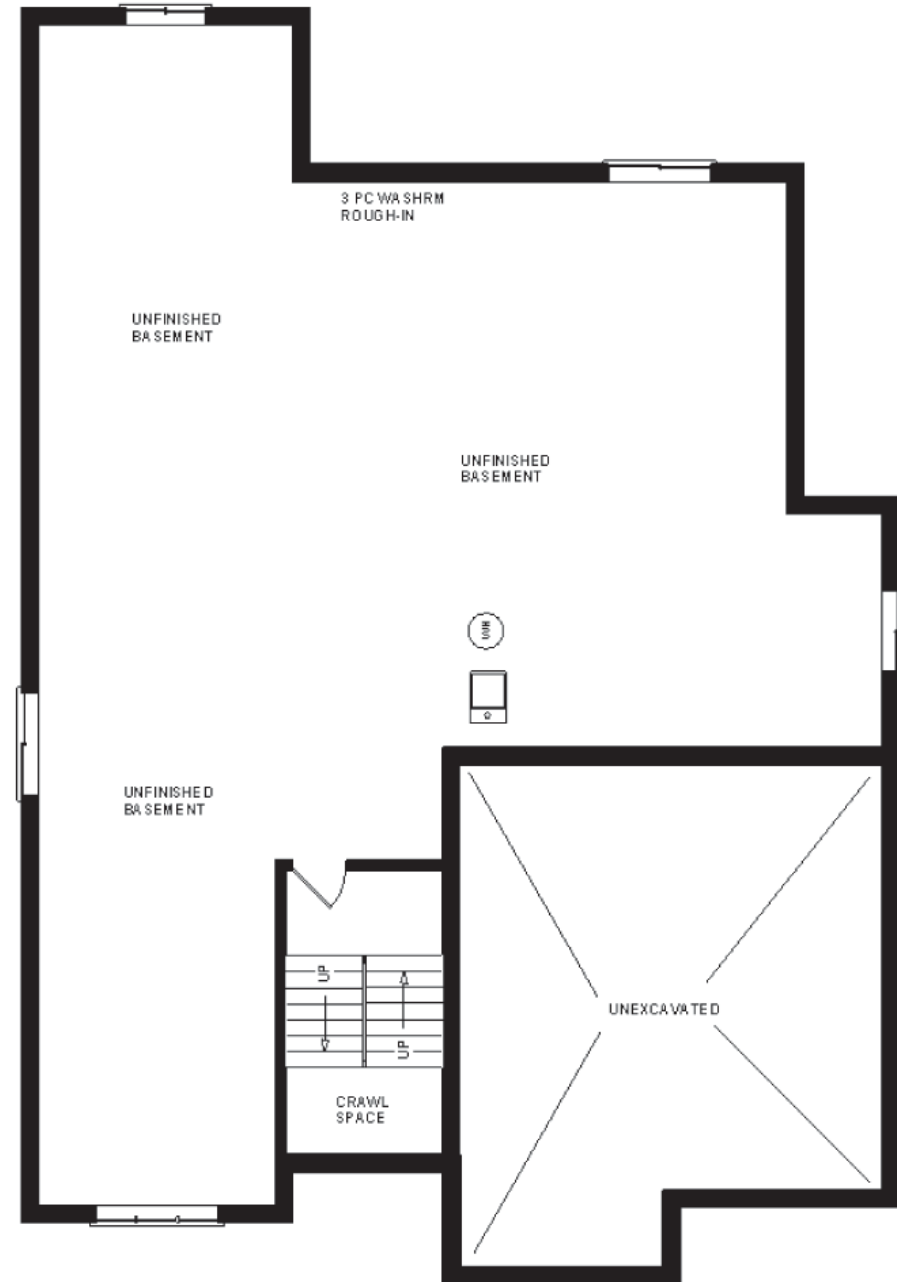

## THE BIRDIE

1567 Sq.Ft.

[jdchomes.ca](http://jdchomes.ca)

\*All illustrations, architectural details and concept layouts are artist's concept and used for advertising brochures only.

# THE BIRDIE 1,567 Sq.Ft.

jdchomes.ca

MAIN FLOOR PLAN

BASEMENT PLAN