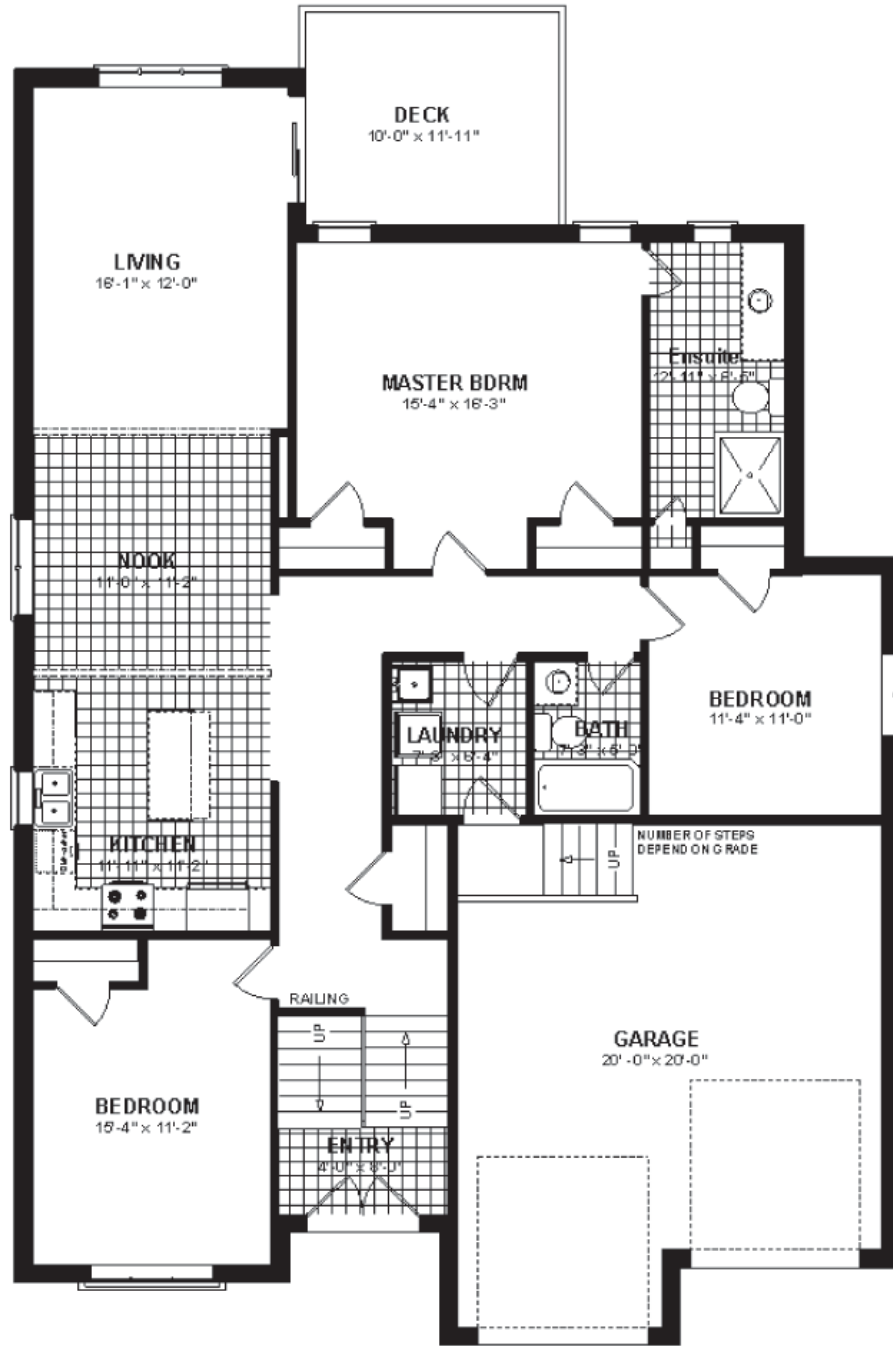

## THE BIRDIE

1567 Sq.Ft.

[jdchomes.ca](http://jdchomes.ca)

\*All illustrations, architectural details and concept layouts are artist's concept and used for advertising brochures only.

# THE BIRDIE 1,567 Sq.Ft.

jdchomes.ca

MAIN FLOOR PLAN

BASEMENT PLAN